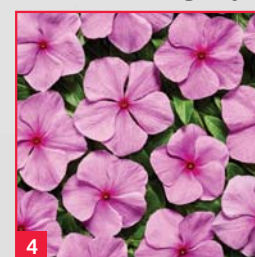

E1063
Volcano F1 Orchid