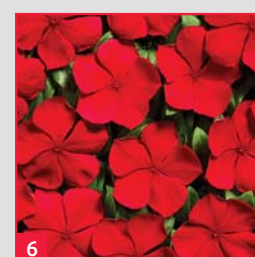

VINCA “VOLCANO F1” SERIES

Catharanthus roseus

Černý Seed is introducing the new **Volcano F1** group in the 7 best-selling colours: **Burgundy, Apricot, White, Polka, Red, Lavender** and **Orchid**. The varieties are intended for professional use and after trying them out, you are certain to agree with us that they really do represent the very pinnacle of contemporary breeding. We also recommend that you pay attention to their price, which is absolutely unrivalled.

Plants are well-branched, have a compact habitus and grow to a height of 25–30 cm. The crop time from sowing to blooming plants for sale is 8–10 weeks. The flowers have overlapping petals, an intense colour and diameter of 5.5–6.0 cm.

E1060
Volcano F1 Apricot

E1061
Volcano F1 Burgundy

E1062
Volcano F1 Lavender

E1063
Volcano F1 Orchid

E1064
Volcano F1 Polka

E1065
Volcano F1 Red

E1066
Volcano F1 White

E1067
Volcano F1 Mix