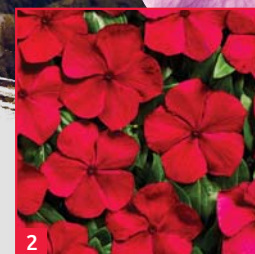

E1061
Volcano F1 Burgundy